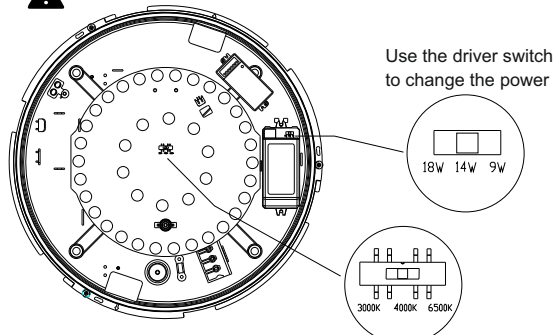

CCT & POWER ADJUSTABLE:

Switch off the mains supply before changing power or CCT