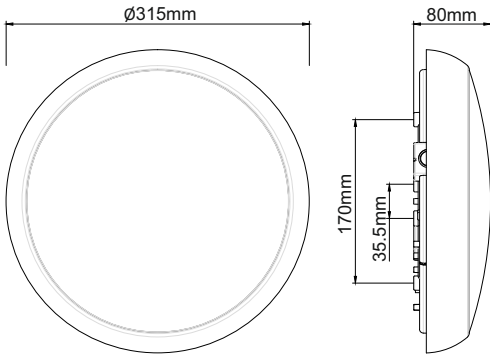

### SLIM LED POLO

IP54 Round Bulkhead  
CCT Changeable / Tri Wattage  
9W/14W/18W  
c/w Emergency pack

These instructions should be read carefully and retained after installation for further reference and maintenance.

#### DIMENSIONS: