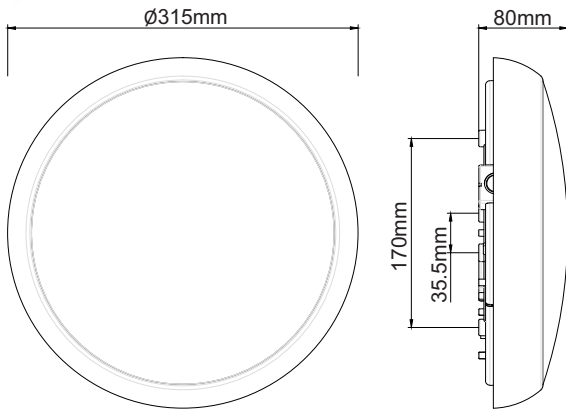

# LED Slim Polo Bulkhead CCT Changeable Tri Wattage

- 80mm Slim Design
- Tri Wattages 9W/14W/18W
- CCT Changeable
- Up to 1850lm
- Clip-on Trim Bazel
- IP54 Rating

Zero Maintenance Round Slim Polo LED Bulkhead, CCT Changeable and Tri-wattage changeable. Ideal for common areas of domestic and commercial environments: Multiple Blocks of Flats, Workshops, Garages, Warehouses, Sports Halls etc.

## Features:

Easily accessible CCT & Power changeable switches

Multiple cable entries: central and two sides 20mm conduit

Hinged gear tray for easy access

Clip-on Trim Bezel

## Dimensions: