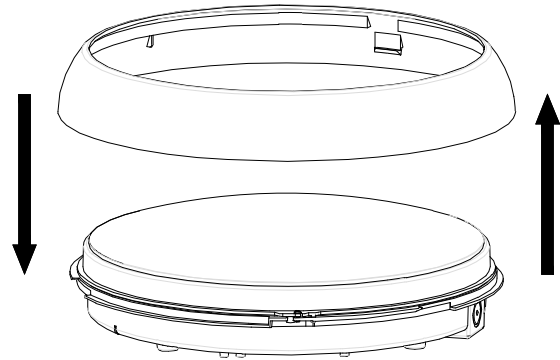

Clip-on Trim Bezel: