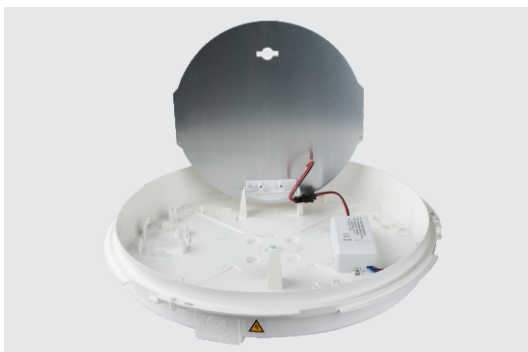

# LED Slim Polo Bulkhead CCT Changeable Tri Wattage

- 80mm Slim Design
- Tri Wattages 9W/14W/18W
- CCT Changeable
- Up to 1850lm
- Clip-on Trim Bazel
- IP54 Rating

Zero Maintenance Round Slim Polo LED Bulkhead, CCT Changeable and Tri-wattage changeable. Ideal for common areas of domestic and commercial environments: Multiple Blocks of Flats, Workshops, Garages, Warehouses, Sports Halls etc.

## Features:

Easily accessible CCT & Power changeable switches

Multiple cable entries: central and two sides 20mm conduit

Hinged gear tray for easy access

Clip-on Trim Bezel

## Technical Specifications:

- Input Voltage: 220-240V/AC
- Tri-Power Selectable: 9W/14W/18W
- Light Output: 9W - 900lm
  - 14W - 1450lm
  - 18W - 1850lm
- CCT Changeable (switch):
  - 3000K/4000K/6500K
- CRI >80
- IP Rating: IP54
- Protection Class: Class II
- Housing: PC Body & Diffuser
- Operating Temperature: -15°C to +40°C
- Emergency Version Available - **P3CCTEM**
  - Battery Type: LiFePO4 6.4V 1000mAh
  - Charge Time: 24 Hours
  - Emergency Duration > 180min
- Warranty: 5 years (3years for battery)