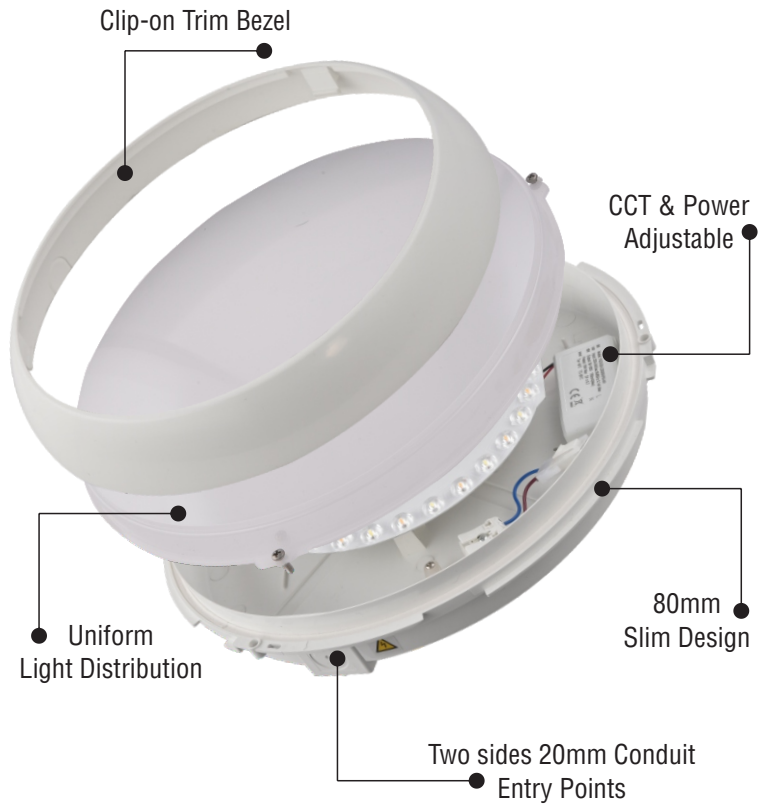

# LED Slim Polo Bulkhead CCT Changeable Tri Wattage

- 80mm Slim Design
- Tri Wattages 9W/14W/18W
- CCT Changeable
- Up to 1850lm
- Clip-on Trim Bazel
- IP54 Rating

Zero Maintenance Round Slim Polo LED Bulkhead, CCT Changeable and Tri-wattage changeable. Ideal for common areas of domestic and commercial environments: Multiple Blocks of Flats, Workshops, Garages, Warehouses, Sports Halls etc.

## Features:

Easily accessible CCT & Power changeable switches

Multiple cable entries: central and two sides 20mm conduit

Hinged gear tray for easy access

Clip-on Trim Bezel

## Technical Specifications:

- Input Voltage: 220-240V/AC
- Tri-Power Selectable: 9W/14W/18W
- Light Output: 9W - 900lm
  - 14W - 1450lm
  - 18W - 1850lm
- CCT Changeable (switch):
  - 3000K/4000K/6500K
- CRI >80
- IP Rating: IP54
- Protection Class: Class II
- Housing: PC Body & Diffuser
- Operating Temperature: -15°C to +40°C
- Emergency Version Available - **P3CCTEM**
  - Battery Type: LiFePO4 6.4V 1000mAh
  - Charge Time: 24 Hours
  - Emergency Duration > 180min
- Warranty: 5 years (3years for battery)

## Dimensions: