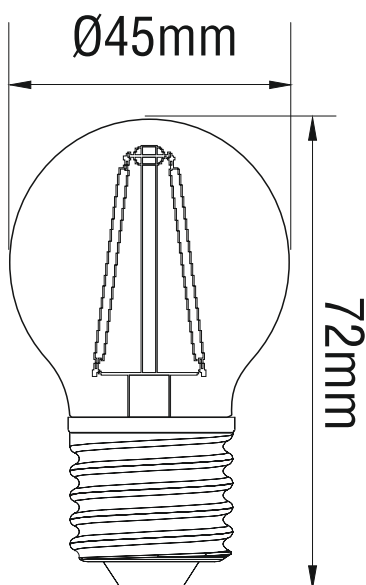

Compatible with existing fixtures with E14/B15/E27/B22 holder and designed for retrofit replacement of incandescent lamps, LED Filament lamps deliver huge energy savings, minimizing maintenance cost.

Dimensions:

Features:

- Voltage: 220-240 V/AC 50Hz
- Power: 6W
- Lumen Output: 600lm
- Colour Temperature: Warm White - 2700K
- CRI>80
- Beam Angle: 360°
- Direct replacement for standard 60W incandescent lamps
- Materials: Aluminium + Glass (Clear)
- Base type: E14, E27, B15, B22
- Operating temperature: -20° to +40° Celsius
- Low power consumption
- No mercury, No radiation, No UV
- Life span: 20,000 hours.
- Dimmable
- Warranty: 2 years.
- UKCA/CE/ROHS Certifications