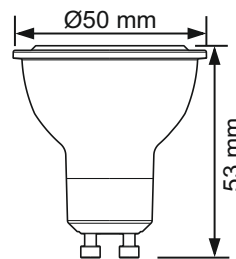

Dimensions:

Available Colours & Lumen Output:

- Warm White (3000k)
Lumens: 520lm
- Neutral White (4000k)
Lumens: 550lm
- Daylight (6500k)
Lumens: 600lm

SPECIFICATIONS:

- Power: 7W
- Input Voltage: 220-240V/AC
- LED Type: MCOB LED
- Housing: Glass
- Socket: GU10
- CRI>80
- Driver: Internal Dimmable
- Beam Angle: 40°
- Energy Saving 85%