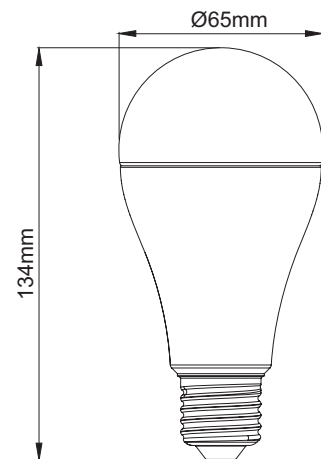

### Dimensions:

- Diameter:  $\varnothing$ 65mm
- Length: 134mm

**Direct replacement for A65 GLS lams**  
**GREATER LIGHT OUTPUT THAN**  
**EQUIVALENT 150W INCANDESCENT LAMP**