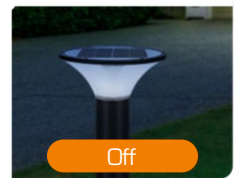

## LED Garden Light

**FESL5R**

**5W LED**

Our new Solar technology has allowed us to develop this range with a higher light output and a more efficient way of changing the light, even in shady or cloudy areas.

## Installation Accessories Available:

- FESLSPK - Spike for FESL5 Solar Lights
- FESLPT - Post Top Base Plate for FESL5 Solar Lights
- FESLWB - Wall Bracket for FESL5 Solar Lights
- FESLEXT - Extension Pole for FESL5 Solar Lights

Automatically turns off & charges during daytime

Automatically turns on at night

Daylight

Cool white

Warm white

Off

**NOTE: THE PERFORMANCE OF THE LIGHTS MAY BE AFFECTED BY POOR WEATHER CONDITIONS. DURING WINTER MONTHS LIGHT DURATION WILL BE REDUCED.**