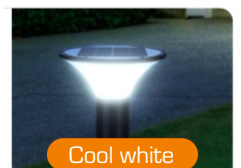

FESL5R - 5W LED Outdoor Round Solar Lights

Specifications:

Ternary Lithium Battery

Power: 5W

Capacity: 4.0Ah

3h/5h/8h Timer Function

Battery Voltage: 4.2V

Aluminium + PC

**CCT Changeable
WW / CW / DL**

**Body Colour: Black
Lampshade: Frosted**

IP Rating: IP65

**Direct Sunlight
6 Hours Charging**

-20°C ~ +45°C

Lasts 3-5 Rainy Days

Installation Accessories Available:

- FESLSPK - Spike for FESL5 Solar Lights
- FESLPT - Post Top Base Plate for FESL5 Solar Lights
- FESLWB - Wall Bracket for FESL5 Solar Lights
- FESLEXT - Extension Pole for FESL5 Solar Lights

Automatically turns off & charges during daytime

Automatically turns on at night

Daylight

Cool white

Warm white

Off

NOTE: THE PERFORMANCE OF THE LIGHTS MAY BE AFFECTED BY POOR WEATHER CONDITIONS. DURING WINTER MONTHS LIGHT DURATION WILL BE REDUCED.