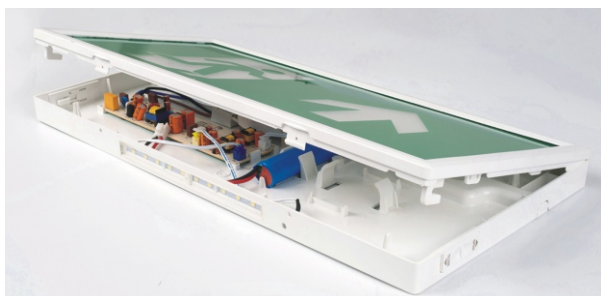

EM-AB3ST

- Self-test Function (BS5266 compliant)
- 30m Maximum Viewing Distance
- Wall Mounting
- Downwards LEDs
- Long-Life LiFePO4 Battery
- 4 PVC Legends included

The EM-AB3ST is a LED maintained emergency exit box, low energy, ultra slim alternative to conventional exit boxes. It has self-test functionality, 3 hour maintained mode as standard and can also be configured for non maintained operation. Interchangeable up, down, left & right arrow exit legends included. Applications: corridors, exits, escape routes.

Wall Mounting

Easy to open

Specifications:

- Input Voltage: 220-240V/AC
- Power: 3.8W
- Light Output: 25Lm(charging)
48Lm(discharging)
- Viewing Distance: 30m max.
- Test method: Self-test
- CCT: 6500K
- IP Rating: IP20
- Protection Class: Class II
- Housing: PC Body & Acrylic Lit Panel
- Wall Mounting
- Battery: LiFePO4 3.2V 1500mAh
- 4 Legends included
- Warranty: 3 years

Dimensions: