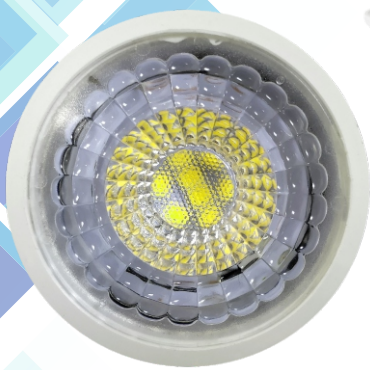

LED LITE™
Energy Saving LED

7W LED DIMMABLE ECO GU10 Lamps CW

Dimensions:

SPECIFICATIONS:

Body Colour	White (Plastic)
Product Code	GUD7CW
LED type	SMD LED
Package	Set of 10 pcs
Input voltage (VAC)	220-240 VAC
CRI (Ra)	>80
Colour Temperature	Cool White - 4000K
Output Power	7W
Luminous Flux	±540 lumens
Equivalent	50W halogen
Beam Angle	40°
Driver	Dimmable
Warranty	2 Year

220-240V
50Hz

GU10

COOL
WHITE
4000K

540
Lumens