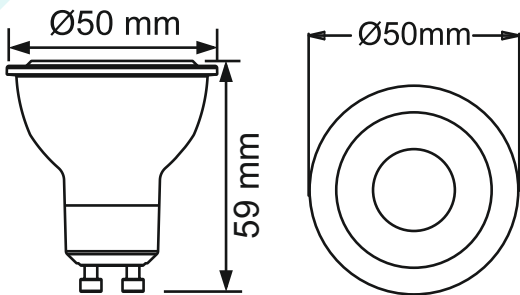

LED LITE™
Energy Saving LED

7W LED DIMMABLE ECO GU10 Lamps CW

Dimensions:

SPECIFICATIONS:

Body Colour	White (Plastic)
Product Code	GUD7CW
LED type	SMD LED
Package	Set of 10 pcs
Input voltage (VAC)	220-240 VAC
CRI (Ra)	>80
Colour Temperature	Cool White - 4000K
Output Power	7W
Luminous Flux	±540 lumens
Equivalent	50W halogen
Beam Angle	40°
Driver	Dimmable
Warranty	2 Year