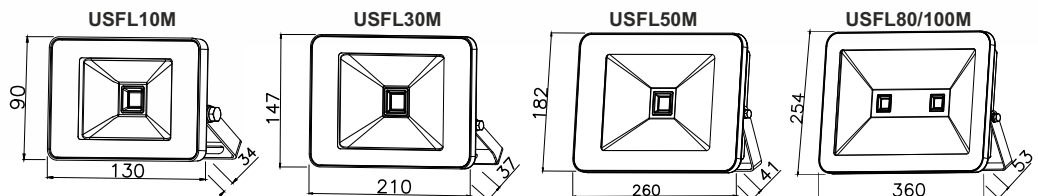

Features:

- Voltage Range: 220-240V
- Beam Angle: 120°
- IP Rating: IP66
- Warranty: 3 Years
- Die Cast Aluminium Casing
- Shatter Resistant Tempered Glass
- Not Dimmable
- Optional Garden Spike(not included)
- Adjustable Bracket
- Optional Garden Spike
- Pre wired with 60cm rubberised cable

Sensor Specifications:

- Detection Range: 1-8m
- Time adjustment: 5sec - 24h
- Detection Angle: 160°
- Manual Override Facility
- 6 Adjustable Modes

Specifications:

High quality tempered glass

Die-casting aluminum body

Dimensions (mm):

Model	Power	Voltage	CCT	Lumens	Beam Angle	Dimensions	Weight
USFL10M	10W	220-240V/AC	3000/6500k	700lm	120°	130*90*34mm	0.36 kgs
USFL30M	30W	220-240V/AC	3000/6500k	2450lm	120°	210*147*37mm	0.765 kgs
USFL50M	50W	220-240V/AC	3000/6500k	4000lm	120°	260*182*41mm	1.6 kgs
USFL80M	80W	220-240V/AC	3000/6500k	6400lm	120°	360*254*53mm	3.1 kgs
USFL100M	100W	220-240V/AC	3000/6500k	7700lm	120°	360*254*53mm	3.1 kgs