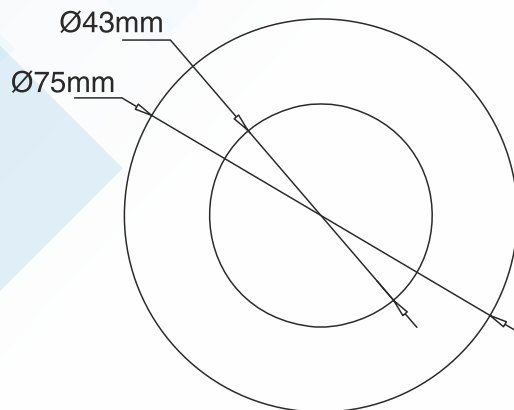

Ideal to light up any kitchen, cabinet, closet, display case, wine counter, shelf, desk, etc.

Specifications:

- Nominal Power: 2.2W/light
- Power Adapter Max Load: 18W
- Up to 6 Cabinet lights can be installed in series using supplied adapter
- Lumen Output: 180lm/light
- Beam Angle: 110°
- CRI(Ra): 80
- LED Colour: 4000k Cool White
- IP Rating: IP44
- 2 Year Warranty
- Operation Temp: Max Ta=45°C
- Housing Material: High Quality Heat Conductive Plastic
- White Magnetic bezel included
- Cabinet lights complete with male and female connectors
- Surface or Recess Mount

Dimensions:

Components and Structure:

Single Light

4 Lights Set