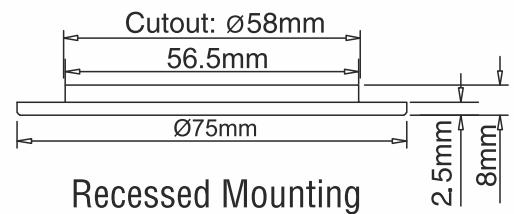

Ideal to light up any kitchen, cabinet, closet, display case, wine counter, shelf, desk, etc.

Specifications:

- Nominal Power: 2.2W/light
- Power Adapter Max Load: 18W
- Up to 6 Cabinet lights can be installed in series using supplied adapter
- Lumen Output: 180lm/light
- Beam Angle: 110°
- CRI(Ra): 80
- LED Colour: 4000k Cool White
- IP Rating: IP44
- 2 Year Warranty
- Operation Temp: Max Ta=45°C
- Housing Material: High Quality Heat Conductive Plastic
- White Magnetic bezel included
- Cabinet lights complete with male and female connectors
- Surface or Recess Mount

2.2W Ultra Slim LED Cabinet Light SET 4pcs.

US-CL4W Package includes:

- Ultra slim Cabinet Lights with male & female connectors x 4pcs
- 18W 220-240VAC Power Supply x 1pc
- 3M sticky pads for surface mounting x 4pcs
- Mounting screws x 8pcs
- 0.5m linking cable x 3pcs
- 1m 12V supply cable x 1pc

Dimensions:

Components and Structure:

Single Light

4 Lights Set