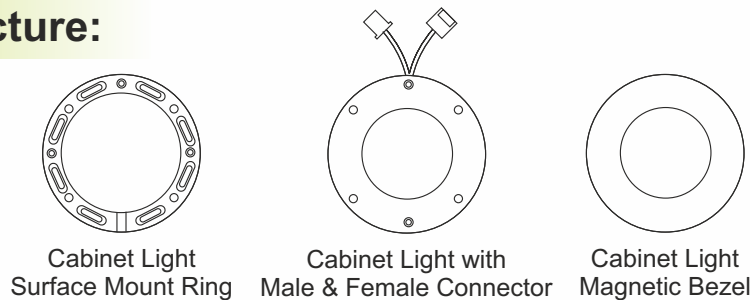

Ideal to light up any kitchen, cabinet, closet, display case, wine counter, shelf, desk, etc.

Specifications:

- Nominal Power: 2.2W/light
- Power Adapter Max Load: 18W
- Up to 6 Cabinet lights can be installed in series using supplied adapter
- Lumen Output: 180lm/light
- Beam Angle: 110°
- CRI(Ra): 80
- LED Colour: 4000k Cool White
- IP Rating: IP44
- 2 Year Warranty
- Operation Temp: Max Ta=45°C
- Housing Material: High Quality Heat Conductive Plastic
- White Magnetic bezel included
- Cabinet lights complete with male and female connectors
- Surface or Recess Mount

2.2W Ultra Slim LED Cabinet Light SET 4pcs.

US-CL4W Package includes:

- Ultra slim Cabinet Lights with male & female connectors x 4pcs
- 18W 220-240VAC Power Supply x 1pc
- 3M sticky pads for surface mounting x 4pcs
- Mounting screws x 8pcs
- 0.5m linking cable x 3pcs
- 1m 12V supply cable x 1pc

US-CL1W Package includes:

- Ultra slim Cabinet Light with male & female connectors x 1pc
- 3M sticky pads for surface mounting x 1pc
- Mounting screws x 2pcs

Accessories Available:

- **US-CLC05M** - 0.5m linking cable c/w connectors
- **US-CLC1M** - 1m linking cable c/w connectors

Dimensions:

Components and Structure:

Single Light

4 Lights Set