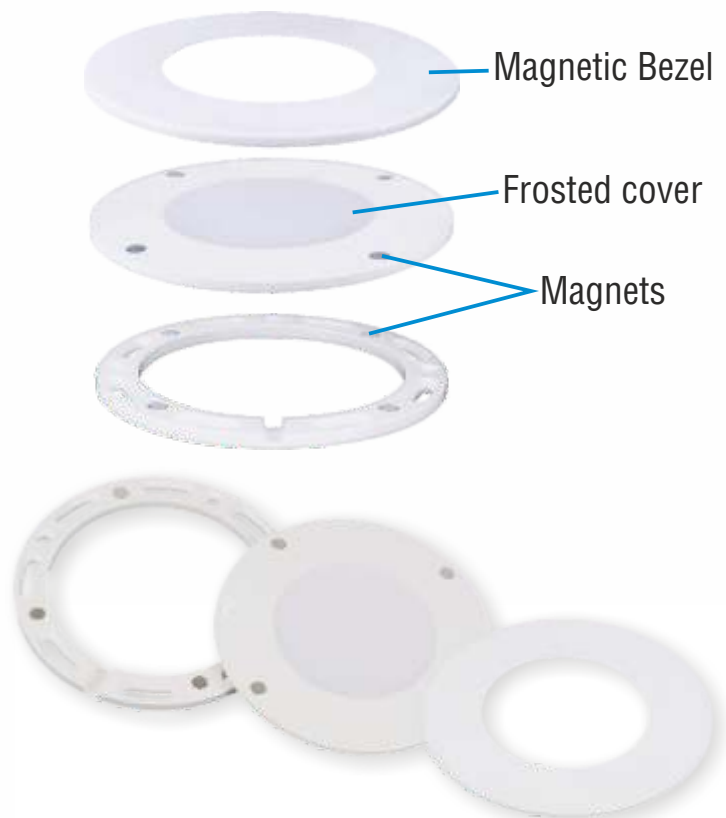

The Ultra Slim Cabinet Light has a high quality body with an ultra slim profile. It is very easy to assemble, each part being magnet attracted. The trim is magnetic also and easy changeable. It can be easily installed flush or surface mounted. The cabinet light is available in 4000K, making it suitable for any type of kitchen design, traditional or contemporary. Available in 4pcs set (including 18W power supply) or single.

Ideal to light up any kitchen, cabinet, closet, display case, wine counter, shelf, desk, etc.

Specifications:

- Nominal Power: 2.2W/light
- Power Adapter Max Load: 18W
- Up to 6 Cabinet lights can be installed in series using supplied adapter
- Lumen Output: 180lm/light
- Beam Angle: 110°
- CRI(Ra): 80
- LED Colour: 4000k Cool White
- IP Rating: IP44
- 2 Year Warranty
- Operation Temp: Max Ta=45°C
- Housing Material: High Quality Heat Conductive Plastic
- White Magnetic bezel included
- Cabinet lights complete with male and female connectors
- Surface or Recess Mount

2.2W Ultra Slim LED Cabinet Light SET 4pcs.

US-CL4W Package includes:

- Ultra slim Cabinet Lights with male & female connectors x 4pcs
- 18W 220-240VAC Power Supply x 1pc
- 3M sticky pads for surface mounting x 4pcs
- Mounting screws x 8pcs
- 0.5m linking cable x 3pcs
- 1m 12V supply cable x 1pc

US-CL1W Package includes:

- Ultra slim Cabinet Light with male & female connectors x 1pc
- 3M sticky pads for surface mounting x 1pc
- Mounting screws x 2pcs

Accessories Available:

- **US-CLC05M** - 0.5m linking cable c/w connectors
- **US-CLC1M** - 1m linking cable c/w connectors