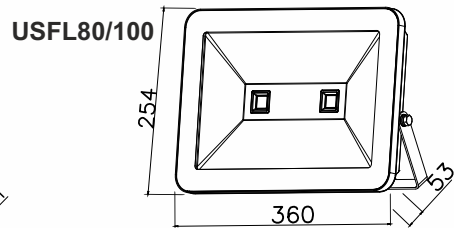

Dimensions(mm):

Features:

- Voltage Range: 220-240V
- Beam Angle: 120°
- IP Rating: IP66
- Warranty: 3 Years
- Class I, requires earth connection
- Optional Garden Spike (not included)
- Shatter Resistant Tempered Glass
- Not Dimmable
- Adjustable Bracket
- Pre wired with 60cm rubberised cable

Specifications:

Model	Power	Voltage	CCT	Lumens	Beam Angle	Dimensions	Weight
USFL10	10W	220-240V/AC	3000/6500k	700lm	120°	130*90*34mm	0.36 kgs
USFL30	30W	220-240V/AC	3000/6500k	2450lm	120°	210*147*37mm	0.765 kgs
USFL50	50W	220-240V/AC	3000/6500k	4000lm	120°	260*182*41mm	1.6 kgs
USFL80	80W	220-240V/AC	3000/6500k	6400lm	120°	360*254*53mm	3.1 kgs
USFL100	100W	220-240V/AC	3000/6500k	7700lm	120°	360*254*53mm	3.1 kgs