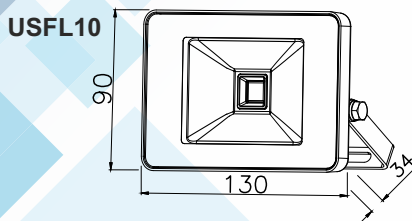

NEW design LED Ultra Slim Floodlights for exterior/interior. Applications include: Gardens, Bushes/Shrubs, Security Lighting, Porch Lighting and Area Floodlighting, Factories, Offices

Dimensions(mm):

Features:

- Voltage Range: 220-240V
- Beam Angle: 120°
- IP Rating: IP66
- Warranty: 3 Years
- Class I, requires earth connection
- Optional Garden Spike (not included)
- Shatter Resistant Tempered Glass
- Not Dimmable
- Adjustable Bracket
- Pre wired with 60cm rubberised cable

Specifications:

Model	Power	Voltage	CCT	Lumens	Beam Angle	Dimensions	Weight
USFL10	10W	220-240V/AC	3000/6500k	700lm	120°	130*90*34mm	0.36 kgs
USFL30	30W	220-240V/AC	3000/6500k	2450lm	120°	210*147*37mm	0.765 kgs
USFL50	50W	220-240V/AC	3000/6500k	4000lm	120°	260*182*41mm	1.6 kgs
USFL80	80W	220-240V/AC	3000/6500k	6400lm	120°	360*254*53mm	3.1 kgs
USFL100	100W	220-240V/AC	3000/6500k	7700lm	120°	360*254*53mm	3.1 kgs