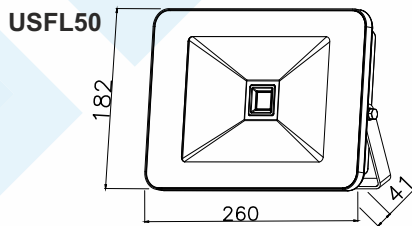

NEW design LED Ultra Slim Floodlights for exterior/interior. Applications include: Gardens, Bushes/Shrubs, Security Lighting, Porch Lighting and Area Floodlighting, Factories, Offices

Dimensions(mm):

Features:

- Voltage Range: 220-240V
- Beam Angle: 120°
- IP Rating: IP66
- Warranty: 3 Years
- Class I, requires earth connection
- Optional Garden Spike (not included)
- Shatter Resistant Tempered Glass
- Not Dimmable
- Adjustable Bracket
- Pre wired with 60cm rubberised cable

Specifications:

Model	Power	Voltage	CCT	Lumens	Beam Angle	Dimensions	Weight
USFL10	10W	220-240V/AC	3000/6500k	700lm	120°	130*90*34mm	0.36 kgs
USFL30	30W	220-240V/AC	3000/6500k	2450lm	120°	210*147*37mm	0.765 kgs
USFL50	50W	220-240V/AC	3000/6500k	4000lm	120°	260*182*41mm	1.6 kgs
USFL80	80W	220-240V/AC	3000/6500k	6400lm	120°	360*254*53mm	3.1 kgs
USFL100	100W	220-240V/AC	3000/6500k	7700lm	120°	360*254*53mm	3.1 kgs