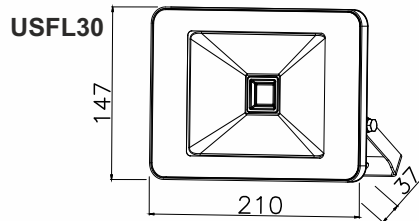

Dimensions(mm):

Features:

- Voltage Range: 220-240V
- Beam Angle: 120°
- IP Rating: IP66
- Warranty: 3 Years
- Class I, requires earth connection
- Optional Garden Spike (not included)
- Shatter Resistant Tempered Glass
- Not Dimmable
- Adjustable Bracket
- Pre wired with 60cm rubberised cable

Specifications:

Model	Power	Voltage	CCT	Lumens	Beam Angle	Dimensions	Weight
USFL10	10W	220-240V/AC	3000/6500k	700lm	120°	130*90*34mm	0.36 kgs
USFL30	30W	220-240V/AC	3000/6500k	2450lm	120°	210*147*37mm	0.765 kgs
USFL50	50W	220-240V/AC	3000/6500k	4000lm	120°	260*182*41mm	1.6 kgs
USFL80	80W	220-240V/AC	3000/6500k	6400lm	120°	360*254*53mm	3.1 kgs
USFL100	100W	220-240V/AC	3000/6500k	7700lm	120°	360*254*53mm	3.1 kgs