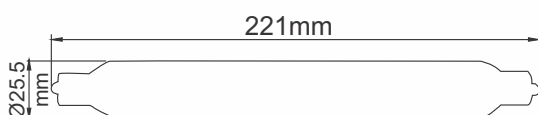

Dimensions:

TLED221