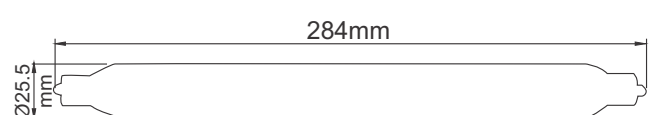

TLED284

These high performance LED's are of outstanding performance and quality and not to be confused with cheaper budget leds on sale!