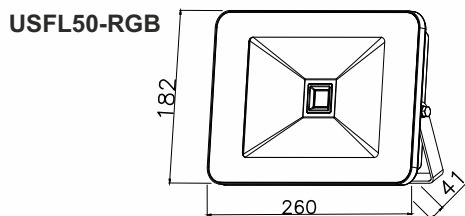

## Dimensions(mm):

## Features:

- Voltage Range: 220-240V
- Nom. Watts: 50W
- Class I, requires earth connection
- Beam Angle: 120°
- Colour: RGB
- IP Rating: IP66
- Warranty: 3 Years
- Optional Garden Spike(not included)
- Shatter Resistant Tempered Glass
- Die Cast Aluminium Casing
- ONLY dimmable using the remote control (supplied)
- Adjustable Bracket
- Pre wired with 60cm rubberised cable
- Credit card remote control included
- Mode: Static colours & 4 modes adjustable
- FLASH - Automatic change of colours (fast)
- STROBE - Automatic jumping change of colours (slow)
- FADE - Fast automatic change of colours with blending effect
- SMOOTH - Slow automatic change of colours with blending effect
- Memory Function

## Specifications:

Model	Power	Voltage	CCT	Lumens	Beam Angle	Dimensions	Weight
USFL10-RGB	10W	220-240V/AC	RGB	700lm	120°	130*90*34mm	0.36 kgs
USFL30-RGB	30W	220-240V/AC	RGB	2450lm	120°	210*147*37mm	0.765 kgs
USFL50-RGB	50W	220-240V/AC	RGB	4000lm	120°	260*182*41mm	1.6 kgs