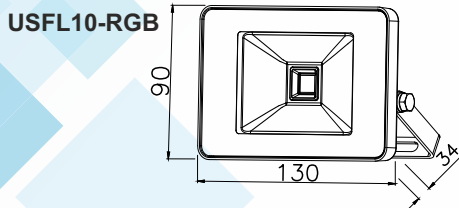

This latest range of ultra slim line RGB flood lights, seamlessly change colours to illuminate the outside or inside of a building. Accentuated colours in blue, red, orange, or green these flood lights come in wattages from 10watts to 50watts.

## Dimensions(mm):

## Features:

- Voltage Range: 220-240V
- Nom. Watts: 50W
- Class I, requires earth connection
- Beam Angle: 120°
- Colour: RGB
- IP Rating: IP66
- Warranty: 3 Years
- Optional Garden Spike(not included)
- Shatter Resistant Tempered Glass
- Die Cast Aluminium Casing
- ONLY dimmable using the remote control (supplied)
- Adjustable Bracket
- Pre wired with 60cm rubberised cable
- Credit card remote control included
- Mode: Static colours & 4 modes adjustable
- FLASH - Automatic change of colours (fast)
- STROBE - Automatic jumping change of colours (slow)
- FADE - Fast automatic change of colours with blending effect
- SMOOTH - Slow automatic change of colours with blending effect
- Memory Function

## Specifications:

Model	Power	Voltage	CCT	Lumens	Beam Angle	Dimensions	Weight
USFL10-RGB	10W	220-240V/AC	RGB	700lm	120°	130*90*34mm	0.36 kgs
USFL30-RGB	30W	220-240V/AC	RGB	2450lm	120°	210*147*37mm	0.765 kgs
USFL50-RGB	50W	220-240V/AC	RGB	4000lm	120°	260*182*41mm	1.6 kgs