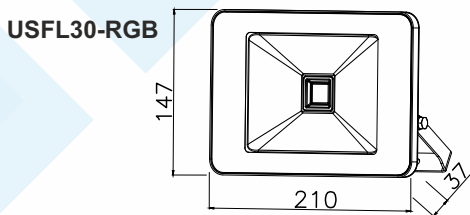

This latest range of ultra slim line RGB flood lights, seamlessly change colours to illuminate the outside or inside of a building. Accentuated colours in blue, red, orange, or green these flood lights come in wattages from 10watts to 50watts.

## Dimensions(mm):

## Features:

- Voltage Range: 220-240V
- Nom. Watts: 50W
- Class I, requires earth connection
- Beam Angle: 120°
- Colour: RGB
- IP Rating: IP66
- Warranty: 3 Years
- Optional Garden Spike(not included)
- Shatter Resistant Tempered Glass
- Die Cast Aluminium Casing
- ONLY dimmable using the remote control (supplied)
- Adjustable Bracket
- Pre wired with 60cm rubberised cable
- Credit card remote control included
- Mode: Static colours & 4 modes adjustable
- FLASH - Automatic change of colours (fast)
- STROBE - Automatic jumping change of colours (slow)
- FADE - Fast automatic change of colours with blending effect
- SMOOTH - Slow automatic change of colours with blending effect
- Memory Function

## Specifications:

Model	Power	Voltage	CCT	Lumens	Beam Angle	Dimensions	Weight
USFL10-RGB	10W	220-240V/AC	RGB	700lm	120°	130*90*34mm	0.36 kgs
USFL30-RGB	30W	220-240V/AC	RGB	2450lm	120°	210*147*37mm	0.765 kgs
USFL50-RGB	50W	220-240V/AC	RGB	4000lm	120°	260*182*41mm	1.6 kgs