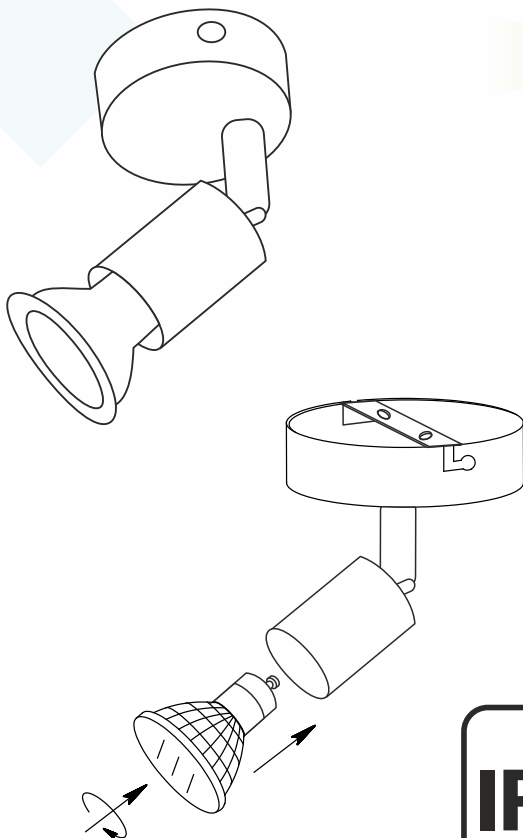

## 50W GU10 Brushed Steel Spotlight

Single Surface Mounted GU10 spot light  
with Full Head Rotation. Suitable for both wall or ceiling.  
Ideal for domestic and commercial use.

### Specifications:

- Voltage: 220-240V/AC
- Frequency: 50/60Hz
- 50W Halogen GU10 lamp included
- Base dia: 70mm
- Projection: 110mm
- IP20
- Brushed Steel Finish

**IP20**

**230V**  
**50Hz**

**50W**