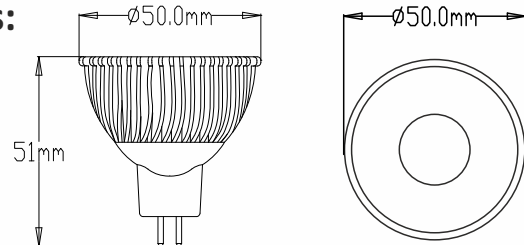

The MR16 LED COB Lamps are exactly the same size as traditional MR16 halogen lamps, so you can directly replace your older, inefficient lamps. Suitable for indoor or outdoor use in spotlights or downlighters.

Dimensions:

Available Colours & Lumen Output:

- Warm White (2700k)
Lumens: 600lm
- Neutral White (4000k)
Lumens: 648lm
- Daylight (5500k)
Lumens: 690lm

SPECIFICATIONS:

- Power: MR16 COB6 - 6.5W
- LED Type: COB LED
- Housing: Aluminium
- Socket: MR16
- Driver: External
- Dimmable
(to be used with TLC dimmable driver)
- Beam Angle: 40°