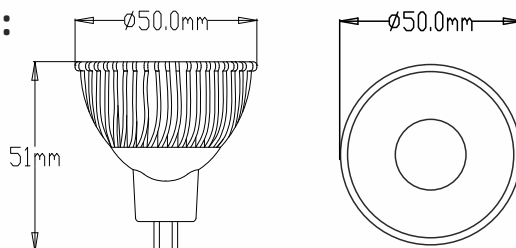

The MR16 LED COB Lamps are exactly the same size as traditional MR16 halogen lamps, so you can directly replace your older, inefficient lamps. Suitable for indoor or outdoor use in spotlights or downlighters.

Dimensions:

Available Colours & Lumen Output:

- Warm White (2700k)
Lumens: 600lm
- Neutral White (4000k)
Lumens: 648lm
- Daylight (5500k)
Lumens: 690lm

SPECIFICATIONS:

- Power: MR16 COB6 - 6.5W
- LED Type: COB LED
- Housing: Aluminium
- Socket: MR16
- Driver: External
- Dimmable
(to be used with TLC dimmable driver)
- Beam Angle: 40°