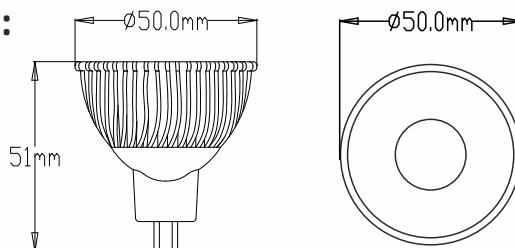

The MR16 LED COB Lamps are exactly the same size as traditional MR16 halogen lamps, so you can directly replace your older, inefficient lamps. Suitable for indoor or outdoor use in spotlights or downlighters.

Dimensions:

Available Colours & Lumen Output:

- Warm White (2700k)
Lumens: 600lm
- Neutral White (4000k)
Lumens: 648lm
- Daylight (5500k)
Lumens: 690lm

SPECIFICATIONS:

- Power: MR16 COB6 - 6.5W
- LED Type: COB LED
- Housing: Aluminium
- Socket: MR16
- Driver: External
- Dimmable
(to be used with TLC dimmable driver)
- Beam Angle: 40°