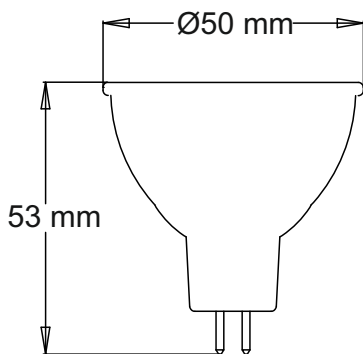

MR16-LTMR7

The Eco MR16 LED Lamps are exactly the same size as traditional MR16 halogen lamps, so you can directly replace your older, inefficient lamps. Suitable for indoor or outdoor use in spotlights or downlighters.

DIMENSIONS:

SPECIFICATIONS:

- Input: 12V AC
- Power: 7W
- LED Type: SMD LED
- Colour Temperature & Lumen Output:
 - MR16-LTMR7WW:** Warm White 3000k - 540lm
 - MR16-LTMR7NW:** Neutral White 4000k - 550lm
 - MR16-LTMR7DL:** Daylight 6500k - 600lm
- Base: MR16
- Beam Angle: 45°
- Driver: External(not included)
- Housing: Aluminium+PA Mixed
- Compatible with most electronic transformers
- Dimmable only using Varilight V-Pro dimmer and Varilight YT-50 transformer