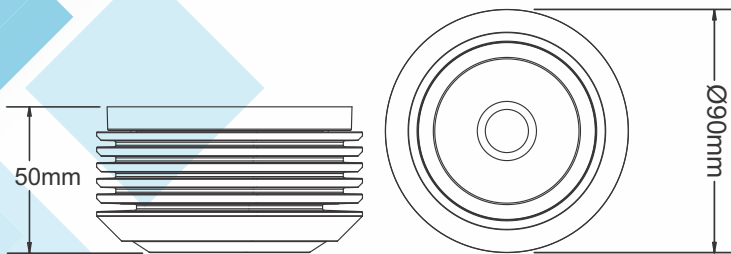

## AC Direct LED LoPro9 Light

Decorative surface mounting LED downlight luminaire comprising of aluminium housing with transparent lens & AC direct LED chip. Ideal for domestic or commercial dwellings with concrete or solid ceilings.

### Dimensions:

### Key specifications:

- Voltage Range: 220-240V/AC
- Frequency: 50/60Hz
- LED Type: COB LED
- Housing: Aluminium Alloy & PC Lens
- Body finish: Silver & White
- Rated Load: 9W
- Lumen Output: 765± lumens
- Beam Angle: 120°
- Colour: Warm White, Cool White, Daylight
- Power Factor > 0.90
- CRI > 80
- IP Rating: IP44
- Dimmable
- Long Life - 3 year guarantee