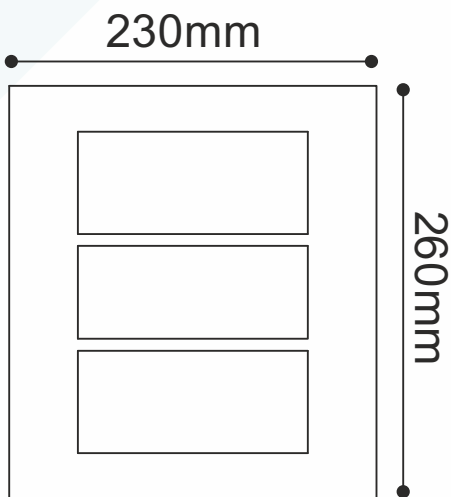

LEDOTEK[®]
Energy Saving LED

SSWL1

60W Stainless Steel Wall Light

Dimensions (mm):

Specifications:

- Voltage: 220-240V/AC
- Frequency: 50/60Hz
- Max Load (ES/E27 Lampholder):
 - Incandescent: 60W
 - Fluorescent: 20W CFL
 - LED: 3-15W
- IP Rating: IP44
- Material: Stainless Steel
& Plastic Diffuser

IP44

**230V
50Hz**

**60W
max.**