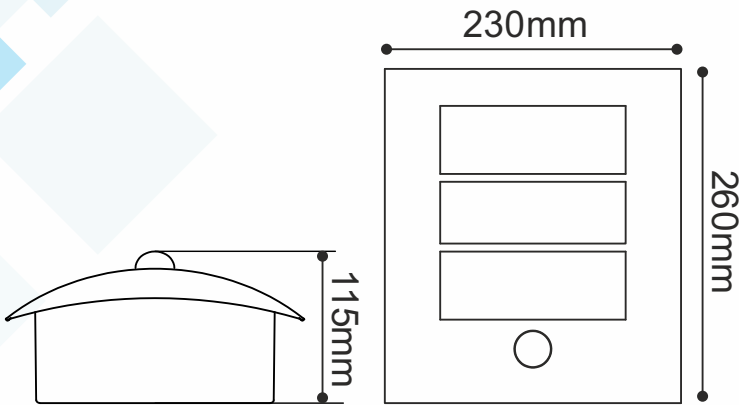

60W Stainless Steel PIR Wall Light

Dimensions (mm):

Specifications:

- Voltage: 220-240V/AC
- Frequency: 50/60Hz
- Max Load (ES/E27 Lampholder):
 - Incandescent: 60W
 - Fluorescent: 20W CFL
 - LED: 3-10W
- IP Rating: IP44
- Detection Angle: <math><90^\circ</math>
- Detection Range: 7m (Max)
- Time setting - min: 10sec±3sec
- max: 5min±1min
- Lux Level: Dusk to Dawn (adjustable)
- Installation height: 1.5m~2.5m