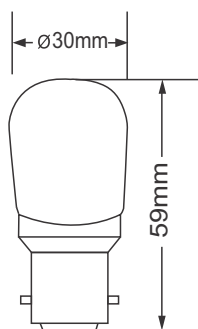

Features:

- Input: 220-240V
- Power: 2W
- Lumens: 150lm
- Colour Temp.: 2200K
- Beam Angle: 260°
- Lamp Cap: B15/B22/E14/E27
- CRI (Ra) > 80
- 2 year guarantee
- Non - Dimmable
- Energy Saving up to 85%

Dimensions:

SBC (B15)

BC (B22)

SES (E14)

ES (E27)

These high performance LED's are of outstanding performance and quality and not to be confused with cheaper budget leds on sale!