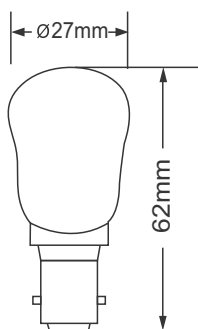

Features:

- Input: 220-240V
- Power: 2W
- Lumens: 150lm
- Colour Temp.: 2200K
- Beam Angle: 260°
- Lamp Cap: B15/B22/E14/E27
- CRI (Ra) > 80
- 2 year guarantee
- Non - Dimmable
- Energy Saving up to 85%

Dimensions:

SBC (B15)

BC (B22)

SES (E14)

ES (E27)

These high performance LED's are of outstanding performance and quality and not to be confused with cheaper budget leds on sale!