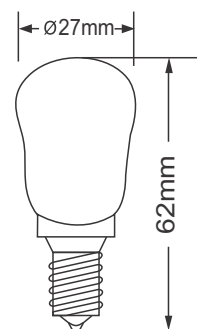

Features:

- Input: 220-240V
- Power: 2W
- Lumens: 150lm
- Colour Temp.: 2200K
- Beam Angle: 260°
- Lamp Cap: B15/B22/E14/E27
- CRI (Ra) > 80
- 2 year guarantee
- Non - Dimmable
- Energy Saving up to 85%

Dimensions:

SBC (B15)

BC (B22)

SES (E14)

ES (E27)

These high performance LED's are of outstanding performance and quality and not to be confused with cheaper budget leds on sale!