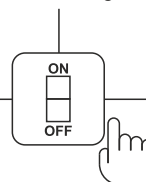

## Dimensions(mm):

Permanent ON

Breathing

Flame

## 3 Working Modes

Switch the light ON/OFF to change mode