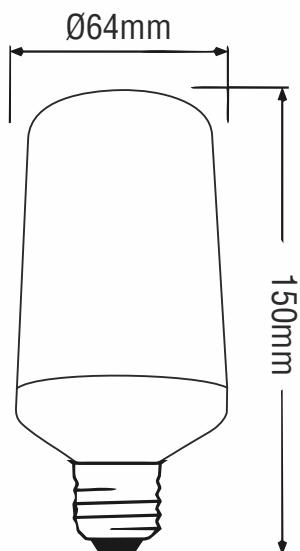

# FLAME LAMP

NEW patented design LED Flame lamp appears like a real torch - the LEDs flicker giving the lamp a dynamic flame effect. NEW added function that automatically changes between upward and downward flame direction.

## Specifications & Features:

- Voltage Range: 100-260V
- Lumen Output: 160± lm
- Output Power:
  - Permanent ON - 6.5W
  - Breathing Mode - 0-6.5W
  - Flame Mode - 3.5W
- Colour Temp.: ±1600K
- LED Type: SMD 2835
- LED Quantity: 96pcs.
- CRI > 65
- IP Rating: IP20
- Dynamic flame effect
- Gravity induction - automatic Downward & Upward flame direction
- 3 Working Modes:
  - Permanent ON
  - Fading Mode (Breathe)
  - Flame Mode
- Weight: 90g
- Warranty: 2 Years
- Not Dimmable
- Lampholder: E27 / B22

## Dimensions(mm):

Permanent ON

Breathing

Flame