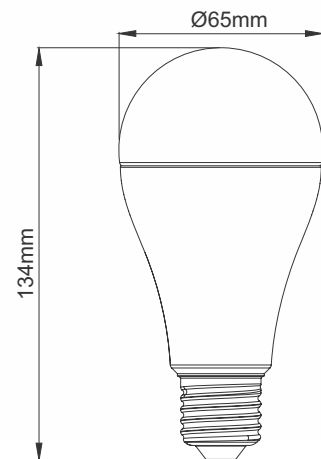

### Dimensions:

- Diameter: **Ø65mm**
- Length: **134mm**

**Direct replacement for A65 GLS lams**  
**GREATER LIGHT OUTPUT THAN**  
**EQUIVALENT 150W INCANDESCENT LAMP**