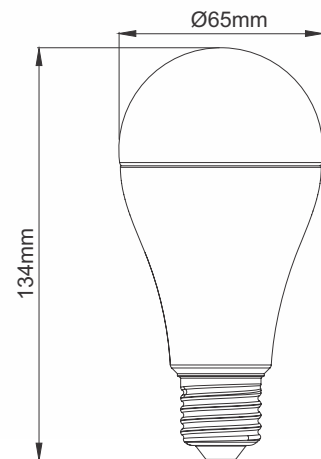

Dimensions:

- Diameter: \varnothing 65mm
- Length: 134mm

Direct replacement for A65 GLS lams
GREATER LIGHT OUTPUT THAN
EQUIVALENT 150W INCANDESCENT LAMP

Lamp Base:

BC (B22)

ES (E27)

up to
85%
energy
saving

CRI (Ra)
>80