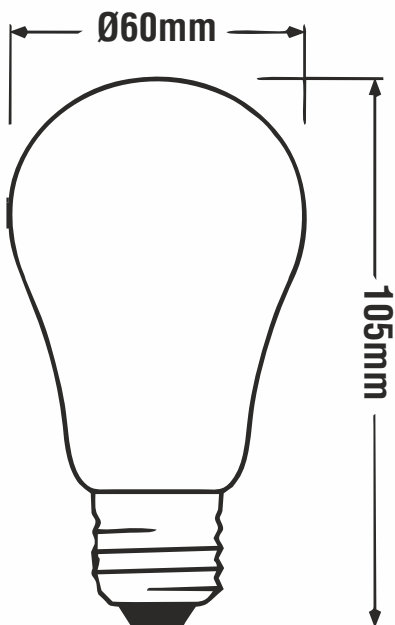

Compatible with existing fixtures with E27/B22 holder and designed for retrofit replacement of incandescent lamps, LED Filament lamps deliver huge energy savings, minimizing maintenance cost.

Dimensions:

Features:

- Voltage: 220-240 V/AC 50Hz
- Power: 8W
- Lumen Output: 800lm
- CRI>80
- Beam Angle: 360°
- Dimmable
- Direct replacement for standard 80W incandescent lamps
- Materials: Aluminium + Glass (Clear)
- Base type: E27 / B22
- Operating temperature: -20° to +40° Celsius
- Low power consumption
- No mercury, No radiation, No UV
- Life span: 20,000 hours.
- Warranty: 2 years.
- CE/ROHS Certifications