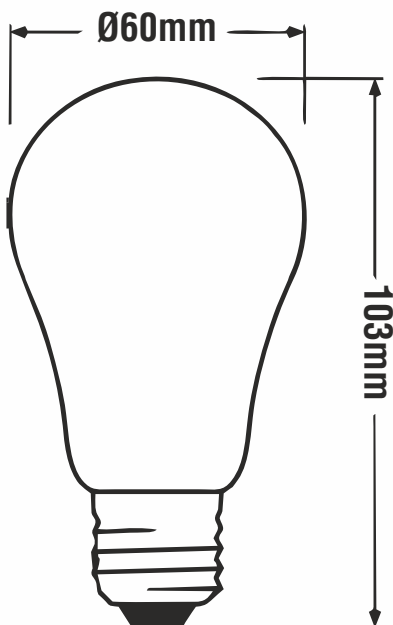

2W Coloured LED GLS Lamp

GLSBC-B
GLSES-B

GLSBC-G
GLSES-G

GLSBC-R
GLSES-R

GLSBC-A
GLSES-A

GLSBC-W
GLSES-W

LEDtek Coloured GLS shaped lamps, with a resistant polycarbonate cover, available in a choice of vibrant colours.

The LED Coloured GLS Lamps are ideal for indoor/outdoor lighting applications, festoon lights, Christmas trees.

Dimensions:

Features:

- Voltage: 220-240 V/AC 50Hz
- Power: 2W
- LED Type: SMD LED
- Base type: E27 / B22
- CRI>80
- Beam Angle: 360°
- Non-Dimmable
- Direct replacement 25W coloured incandescent lamps
- Materials: Aluminium Base + PC cover
- IP Rating: IP44
- Operating temperature: -20° to +40° Celsius
- No mercury, No radiation, No UV
- Life span: 20,000 hours.
- Warranty: 2 years.
- CE/ROHS Certifications