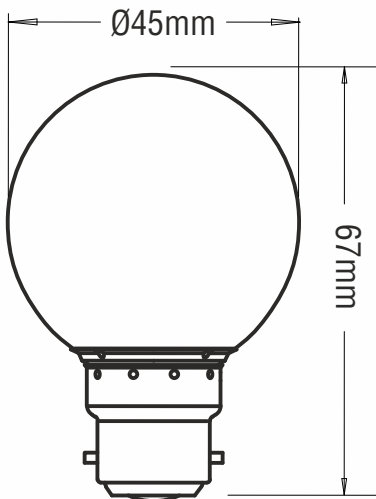

The LED Coloured golf ball Lamps are ideal for indoor/outdoor lighting applications, festoon lights, Christmas trees.

Dimensions:

Features:

- Voltage: 220-240 V/AC 50Hz
- Power: 1W
- LED Type: SMD LED
- Base type: B22
- CRI>80
- Beam Angle: 360°
- Non-Dimmable
- Direct replacement 25W coloured incandescent lamps
- Materials: Aluminium Base + PC cover
- IP Rating: IP44
- Operating temperature: -20° to +40° Celsius
- No mercury, No radiation, No UV
- Life span: 20,000 hours.
- Warranty: 2 years.
- CE/ROHS Certifications