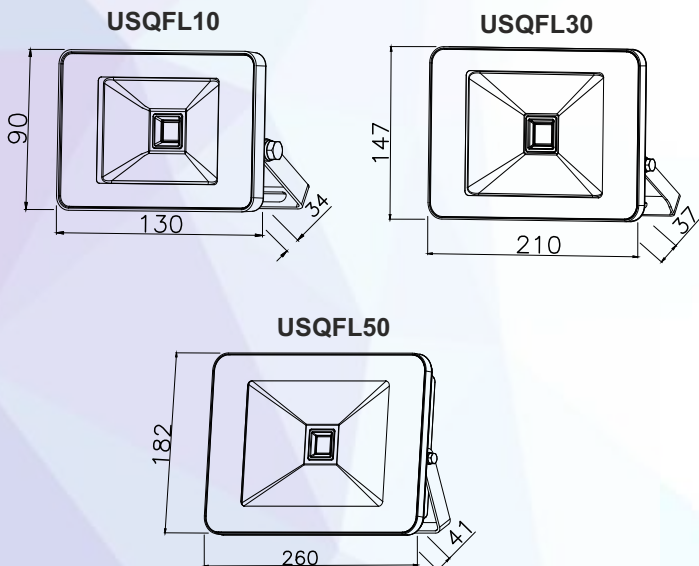

USQFL - Kinetic Ultra Slim LED Floodlights

The new Kinetic Ultra Slim Floodlight comes with an integrated wireless Kinetic controller that can be paired with the Wireless Kinetic energy switch using any combination: a floodlight can be controlled by a maximum of 10 separate switches, a switch can pair with an unlimited number of floodlights.

Applications include: Gardens, Bushes/Shrubs, Security Lighting, Porch Lighting and Area Floodlighting, Factories, Offices

Dimensions(mm):

Features:

- Voltage Range: 220-240V
- Beam Angle: 120°
- IP Rating: IP66 Rating
- Warranty: 3 Years
- Not Dimmable
- Complete with built-in Kinetic Receiver
- Control method: pairing with Kinetic Wireless Switch (sold separately)
- Optional Garden Spike (not included)
- Shatter Resistant Tempered Glass
- Die Cast Aluminium Casing
- Adjustable Bracket
- Pre wired with 60cm length of rubberised cable

Specifications:

| Model | Power | Voltage | CCT | Lumens | Beam Angle | Dimensions | Weight |
|---------|-------|-------------|------------|--------|------------|--------------|-----------|
| USQFL10 | 10W | 220-240V/AC | 3000-6500k | 700lm | 120° | 130*90*34mm | 0.36 kgs |
| USQFL30 | 30W | 220-240V/AC | 3000-6500k | 2450lm | 120° | 210*147*37mm | 0.765 kgs |
| USQFL50 | 50W | 220-240V/AC | 3000-6500k | 4000lm | 120° | 260*182*41mm | 1.6 kgs |