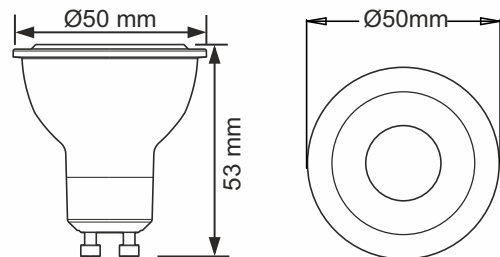

Dimensions:

Available Colours & Lumen Output:

- Warm White (3000k)
Lumens: 420lm
- Neutral White (4000k)
Lumens: 440lm
- Daylight (6500k)
Lumens: 480lm

SPECIFICATIONS:

- Power: 5W
- Input Voltage: 220-240V/AC
- LED Type: MCOB LED
- Housing: Glass
- Socket: GU10
- CRI>80
- Driver: Internal Dimmable/Non-Dimmable
- Beam Angle: 40°