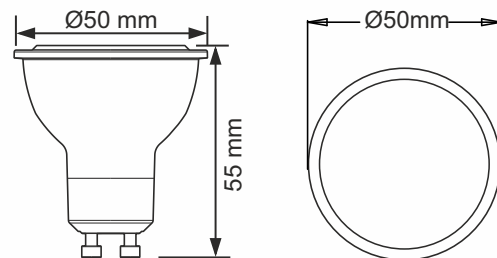

## GULED - 4W SMD GU10 Coloured LED Lamps

**GULEDR**

**GULEDG**

**GULEDB**

**GULEDY**

The 4W SMD Coloured GU10 LED Lamps are exactly the same size as traditional GU10 halogen lamps, so you can directly replace your older, inefficient lamps.

### Dimensions:

### SPECIFICATIONS:

- Power: 4W
- Input Voltage: 220-240V/AC
- LED Type: SMD LED
- Available Colours: Red, Green, Blue, Yellow
- Housing: Glass
- Socket: GU10
- Power Factor: 0.4
- Driver: Internal Non-Dimmable
- Beam Angle: 120°