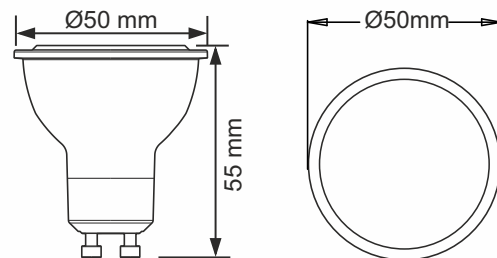

## GULED - 4W SMD GU10 Coloured LED Lamps

**GULEDG**

**GULEDY**

**GULEDR**

**GULEDB**

The 4W SMD Coloured GU10 LED Lamps are exactly the same size as traditional GU10 halogen lamps, so you can directly replace your older, inefficient lamps.

### Dimensions:

### SPECIFICATIONS:

- Power: 4W
- Input Voltage: 220-240V/AC
- LED Type: SMD LED
- Available Colours: Red, Green, Blue, Yellow
- Housing: Glass
- Socket: GU10
- Power Factor: 0.4
- Driver: Internal Non-Dimmable
- Beam Angle: 120°