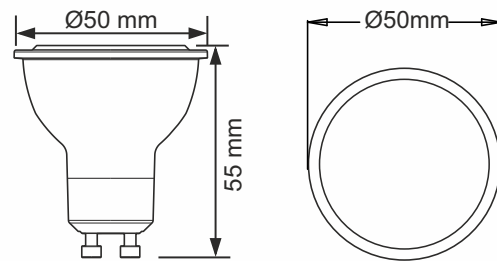

GULED - 4W SMD GU10 Coloured LED Lamps

GULEDR

GULEDG

GULEDB

GULEDY

The 4W SMD Coloured GU10 LED Lamps are exactly the same size as traditional GU10 halogen lamps, so you can directly replace your older, inefficient lamps.

They are available in Red, Green, Blue and Yellow colours .

Dimensions:

SPECIFICATIONS:

- Power: 4W
- Input Voltage: 220-240V/AC
- LED Type: SMD LED
- Available Colours: Red, Green, Blue, Yellow
- Housing: Glass
- Socket: GU10
- Power Factor: 0.4
- Driver: Internal Non-Dimmable
- Beam Angle: 120°