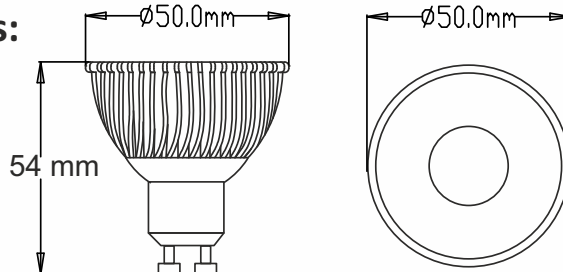

GU10 COB4/6 LED Lamps

The GU10 LED COB Lamps are exactly the same size as traditional GU10 halogen lamps, so you can directly replace your older, inefficient lamps. Suitable for indoor or outdoor use in spotlights or downlighters.

Dimensions:

SPECIFICATIONS:

Product Code	GUCOB4	GUCOB6
Housing Material	Aluminium	Aluminium
Package type	COB LED	COB LED
Input current	40 mA	40 mA
Input voltage (VAC)	85 - 265 VAC	85 - 265 VAC
CRI (Ra)	65	65
Colour Temperature	WW/NW/DL	WW/NW/DL
Output Power	5W	6.5W
Luminous Flux*	450 lumens	600 lumens
Beam Angle	50°	50°
Driver	Dimmable	Dimmable