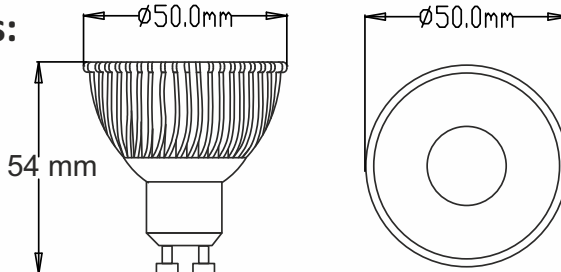

### Dimensions:

### SPECIFICATIONS:

Product Code	<b>GUCOB4</b>	<b>GUCOB6</b>
Housing Material	Aluminium	Aluminium
Package type	COB LED	COB LED
Input current	40 mA	40 mA
Input voltage (VAC)	85 - 265 VAC	85 - 265 VAC
CRI (Ra)	65	65
Colour Temperature	WW/NW/DL	WW/NW/DL
Output Power	5W	6.5W
Luminous Flux*	450 lumens	600 lumens
Beam Angle	50°	50°
Driver	Dimmable	Dimmable