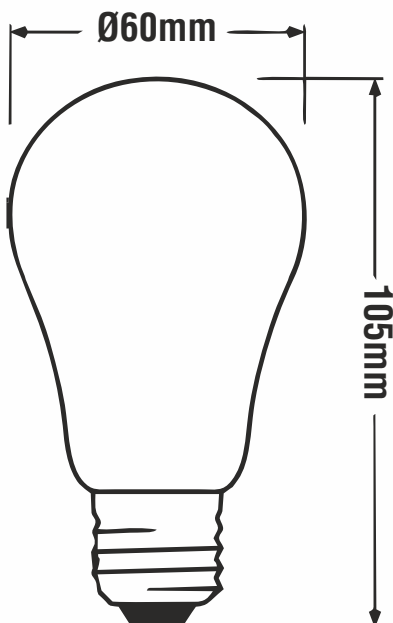

#### Dimensions:

#### Features:

- Voltage: 220-240 V/AC 50Hz
- Power: 8W
- Lumen Output: 800lm
- CRI>80
- Beam Angle: 360°
- Non-Dimmable
- Direct replacement for standard 80W incandescent lamps
- Materials: Aluminium + Glass (Clear)
- Base type: E27 / B22
- Operating temperature: -20° to +40° Celsius
- Low power consumption
- No mercury, No radiation, No UV
- Life span: 20,000 hours.
- Warranty: 2 years.
- CE/ROHS Certifications