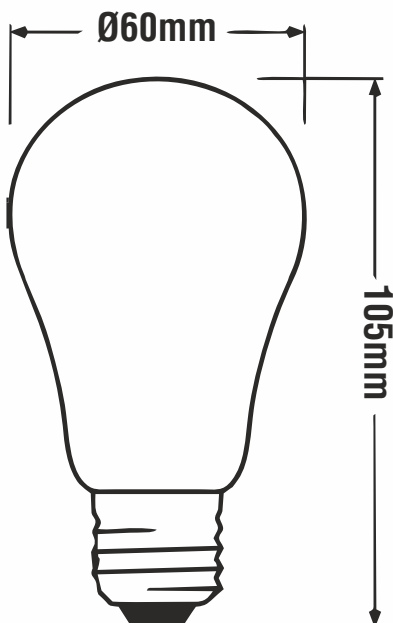

Compatible with existing fixtures with E27/B22 holder and designed for retrofit replacement of incandescent lamps, LED Filament lamps deliver huge energy savings, minimizing maintenance cost.

Dimensions:

Features:

- Voltage: 220-240 V/AC 50Hz
- Power: 6W
- Lumen Output: 600lm
- CRI>80
- Beam Angle: 360°
- Non-Dimmable
- Direct replacement for standard 60W incandescent lamps
- Materials: Aluminium + Glass (Clear)
- Base type: E27 / B22
- Operating temperature: -20° to +40° Celsius
- Low power consumption
- No mercury, No radiation, No UV
- Life span: 20,000 hours.
- Warranty: 2 years.
- CE/ROHS Certifications