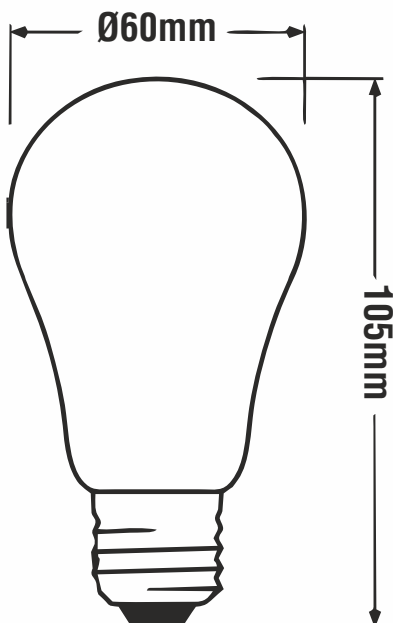

#### Dimensions:

#### Features:

- Voltage: 220-240 V/AC 50Hz
- Power: 6W
- Lumen Output: 600lm
- CRI>80
- Beam Angle: 360°
- Non-Dimmable
- Direct replacement for standard 60W incandescent lamps
- Materials: Aluminium + Glass (Clear)
- Base type: E27 / B22
- Operating temperature: -20° to +40° Celsius
- Low power consumption
- No mercury, No radiation, No UV
- Life span: 20,000 hours.
- Warranty: 2 years.
- CE/ROHS Certifications