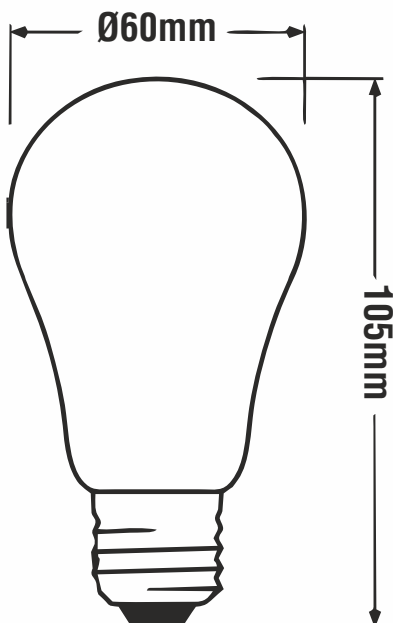

#### Dimensions:

#### Features:

- Voltage: 220-240 V/AC 50Hz
- Power: 4W
- Lumen Output: 400lm
- CRI>80
- Beam Angle: 360°
- Non-Dimmable
- Direct replacement for standard 40W incandescent lamps
- Materials: Aluminium + Glass (Clear)
- Base type: E27 / B22
- Operating temperature: -20° to +40° Celsius
- Low power consumption
- No mercury, No radiation, No UV
- Life span: 20,000 hours.
- Warranty: 2 years.
- CE/ROHS Certifications