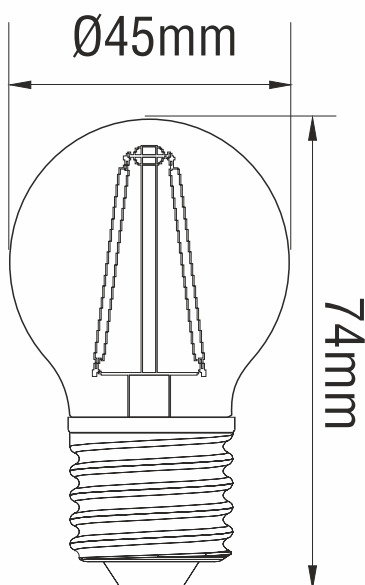

### Dimensions:

### Features:

- Voltage: 220-240 V/AC 50Hz
- Power: 4W
- Lumen Output: 420lm
- CRI>80
- Beam Angle: 360°
- Direct replacement for standard 40W incandescent lamps
- Materials: Aluminium + Glass (Clear)
- Base type: E14, E27, B15, B22
- Operating temperature: -20° to +40° Celsius
- Low power consumption
- No mercury, No radiation, No UV
- Life span: 20,000 hours.
- Non-dimmable
- Warranty: 2 years.
- CE/ROHS Certifications