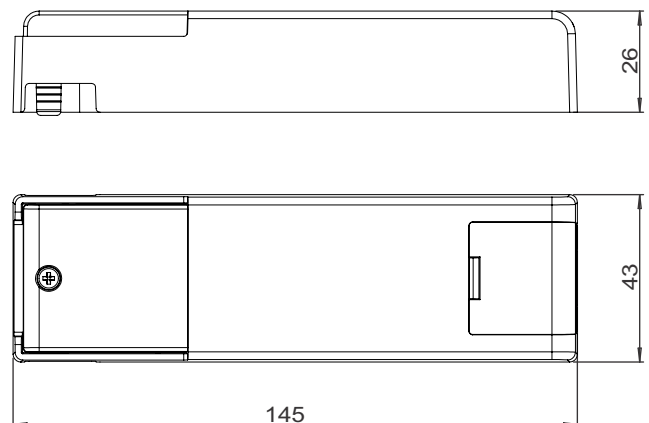

Dimmable

70mm Ø

Dimensions(mm):

Downlight

Driver

Sharing the joy of technology

Intelligent Grouping

Device Sharing