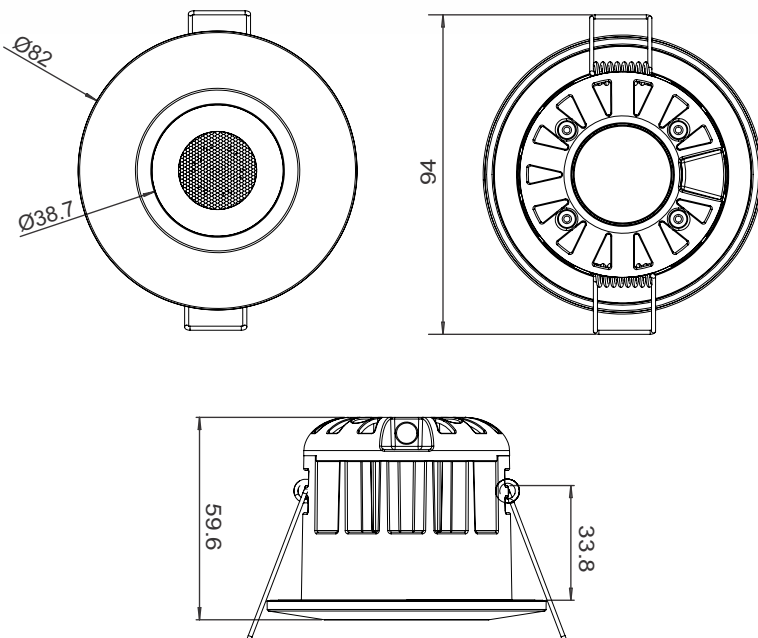

Dimmable

70mm Ø

Dimensions(mm):

Downlight

Driver

Sharing the joy of technology

Intelligent Grouping

Device Sharing