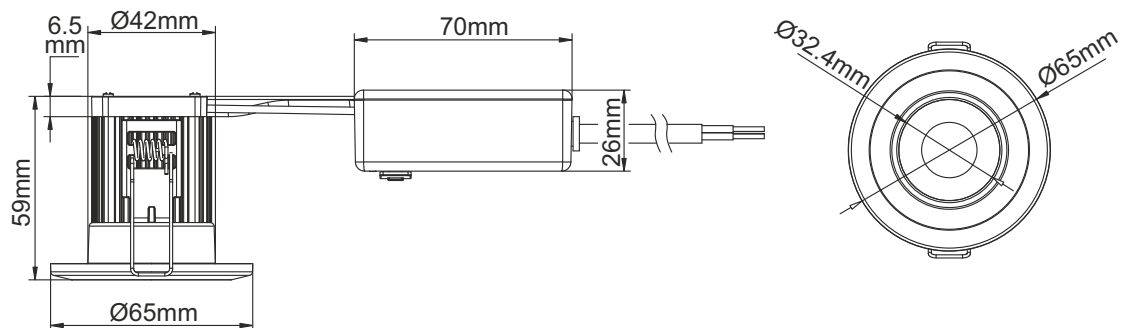

EFMTC6 - 6W Mini LED Tri-Colour Fire Rated Downlight

Magnetic Bezels 

CCT Changing Switch
3000K - 4000K - 6000K
430lm 510lm 480lm

Warm White (3000K)

Cool White (4000K)

Daylight (6000K)

SPECIFICATIONS:

WATTAGE	6W	Cut Out	43-52mm
LUMENS	430+lm	LIFETIME	50,000hrs
INPUT VOLTAGE	220-240V AC 50/60Hz	COLOUR TEMP	3000K/4000k/6000k
IP RATING	IP65 Fascia	CRI	>80
DIMMABLE	Yes	ALTERNATIVE TO	50W Halogen
SIZE	See Below Line Drawings	ENERGY Class	A+ 6kWh/1000hr
Beam Angle	47Degrees	FINISH	White, Chrome, Brushed Chrome.
BS476-21	30mins & 60mins & 90mins		Brass Bezels(Magnetic)

DIMENSIONS(mm):

230V	50Hz	IP65	CE						
230V	50Hz	IP65 Rated	CE Approved	BS 476 Part 23	Do Not Cover	90 mins protection	Part 'E' Compliant	Dimmable	42-53mm Ø