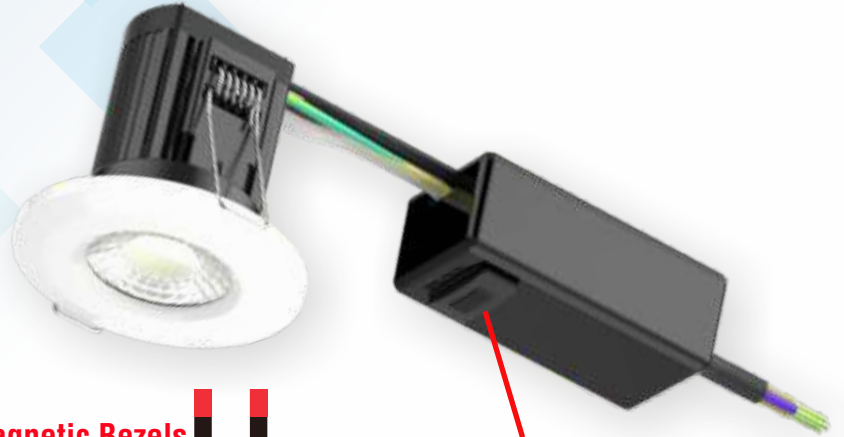

EFMTC6 - 6W Mini LED Tri-Colour Fire Rated Downlight

Magnetic Bezels 

CCT Changing Switch
3000K - 4000K - 6000K
430lm 510lm 480lm

Warm White (3000K)

Cool White (4000K)

Daylight (6000K)

SPECIFICATIONS:

WATTAGE	6W	Cut Out	43-52mm
LUMENS	430+lm	LIFETIME	50,000hrs
INPUT VOLTAGE	220-240V AC 50/60Hz	COLOUR TEMP	3000K/4000k/6000k
IP RATING	IP65 Fascia	CRI	>80
DIMMABLE	Yes	ALTERNATIVE TO	50W Halogen
SIZE	See Below Line Drawings	ENERGY Class	A+ 6kWh/1000hr
Beam Angle	47Degrees	FINISH	White, Chrome, Brushed Chrome.
BS476-21	30mins & 60mins & 90mins		Brass Bezels(Magnetic)

DIMENSIONS(mm):

230V	50Hz	IP65	CE						
230V	50Hz	IP65 Rated	CE Approved	BS 476 Part 23	Do Not Cover	90 mins protection	Part 'E' Compliant	Dimmable	42-53mm Ø