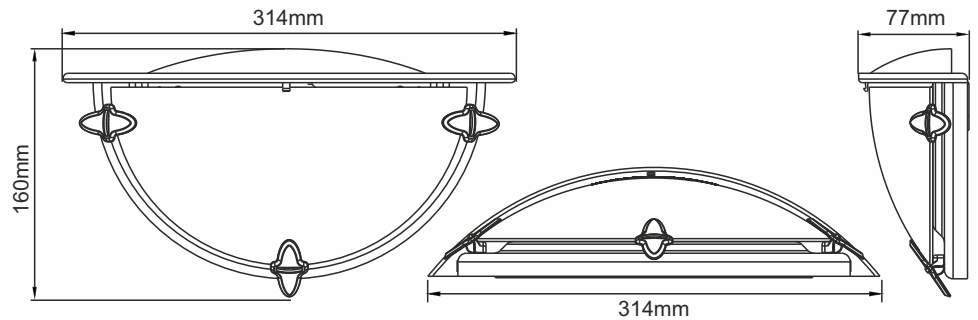

Features:

- Voltage Range: 220-240VAC
- Nom. Watts: 11w
- Light Output: 630 Lumens
- LED Colour: 3000k/4000k/5000k
- LED Type: 2835 SMD LED
- LED Quantity: 50 pcs
- CRI > 80
- Beam Angle: 120°
- Opal Glass
- Dimmable
- Flush Wall Light
- Energy Saving up to 80%

Dimensions:

Available finishes:

- CHROME
- WHITE