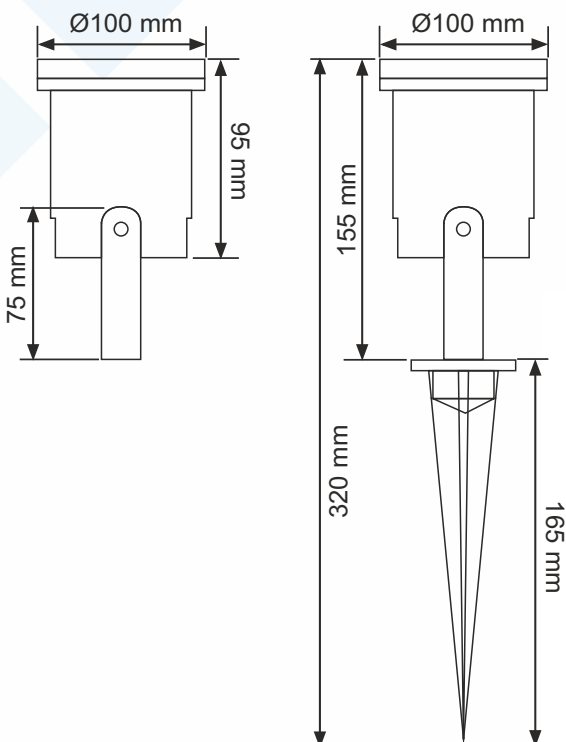

DL-GL01 Black Garden Spike/Wall Light

**220V
240V**

IP65

**50W
max.**

Dimensions:

SPECIFICATIONS:

- Mains GU10 LED or Halogen Lamp (not included)
- Voltage: 220-240V/AC
- Frequency: 50/60Hz
- Max Load: 50W (Halogen)
- IP Rating: IP65
- Body Colour: Black
- Tempered Glass
- Die Cast Aluminium Body
- Pre wired with 2m rubberised cable
- Complete with Allen Key & Hex Screws