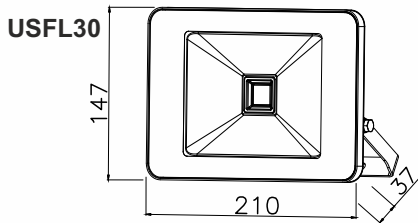

Dimensions(mm):

Features:

- Voltage Range: 220-240V
- Beam Angle: 120°
- IP65
- Warranty: 3 Years
- Class I, requires earth connection
- Optional Garden Spike (not included)
- Shatter Resistant Tempered Glass
- Not Dimmable
- Adjustable Bracket
- Pre wired with 60cm rubberised cable

Specifications:

Model	Power	Voltage	CCT	Beam Angle	Dimensions	Weight
USFL10	10W	220-240V/AC	Green, Blue, Red, Amber	120°	130*90*34mm	0.36 kgs
USFL30	30W	220-240V/AC		120°	210*147*37mm	0.765 kgs
USFL50	50W	220-240V/AC		120°	260*182*41mm	1.6 kgs