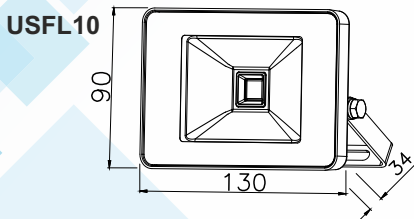

NEW design LED Ultra Slim Floodlights for exterior/interior. Applications include: Gardens, Bushes/Shrubs, Security Lighting, Porch Lighting and Area Floodlighting, Factories, Offices

Dimensions(mm):

Features:

- Voltage Range: 220-240V
- Beam Angle: 120°
- IP65
- Warranty: 3 Years
- Class I, requires earth connection
- Optional Garden Spike (not included)
- Shatter Resistant Tempered Glass
- Not Dimmable
- Adjustable Bracket
- Pre wired with 60cm rubberised cable

Specifications:

Model	Power	Voltage	CCT	Beam Angle	Dimensions	Weight
USFL10	10W	220-240V/AC	Green, Blue, Red, Amber	120°	130*90*34mm	0.36 kgs
USFL30	30W	220-240V/AC		120°	210*147*37mm	0.765 kgs
USFL50	50W	220-240V/AC		120°	260*182*41mm	1.6 kgs