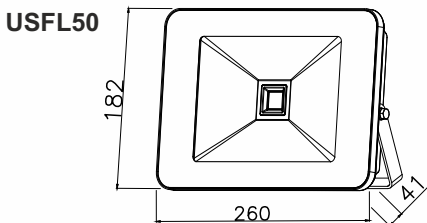

Dimensions(mm):

Features:

- Voltage Range: 220-240V
- Beam Angle: 120°
- IP65
- Warranty: 3 Years
- Class I, requires earth connection
- Optional Garden Spike (not included)
- Shatter Resistant Tempered Glass
- Not Dimmable
- Adjustable Bracket
- Pre wired with 60cm rubberised cable

Specifications:

Model	Power	Voltage	CCT	Beam Angle	Dimensions	Weight
USFL10	10W	220-240V/AC	Green, Blue, Red, Amber	120°	130*90*34mm	0.36 kgs
USFL30	30W	220-240V/AC		120°	210*147*37mm	0.765 kgs
USFL50	50W	220-240V/AC		120°	260*182*41mm	1.6 kgs