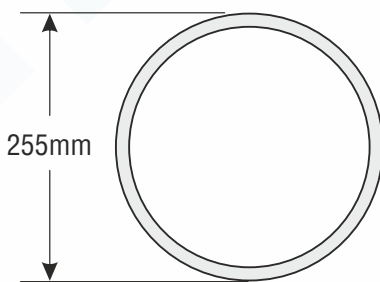

SPECIFICATIONS:

- Voltage Range: 110-240VAC
- Power: 12w
- Light Output: 700± Lumens
- CRI > 80
- Beam Angle: 120°
- Colour Temp.: 4000k (Cool White)
- Material: Polycarbonate and Aluminium cover with 80% light transmittance
- Magnetic LED Geartray Module
- Geartray Diameter: Ø125mm
- IP Rating: IP20
- Non-Dimmable

DIMENSIONS:

MAGNETIC MODULE:

High-density aluminium base for air cooling

Magnet for easy placing of the module on the surface of the chassis

Protected with flame retardant PC cover

Wide angle lens to ensure better diffusion of the light