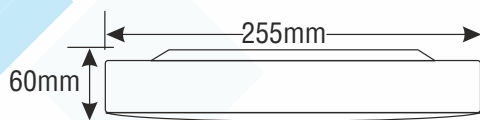

SPECIFICATIONS:

- Voltage Range: 110-240VAC
- Power: 12w
- Light Output: 700± Lumens
- CRI > 80
- Beam Angle: 120°
- Colour Temp.: 4000k (Cool White)
- Material: Polycarbonate and Aluminium cover with 80% light transmittance
- Magnetic LED Geartray Module
- Geartray Diameter: Ø125mm
- IP Rating: IP20
- Non-Dimmable

DIMENSIONS:

MAGNETIC MODULE:

High-density aluminium base for air cooling

Magnet for easy placing of the module on the surface of the chassis

Protected with flame retardant PC cover

Wide angle lens to ensure better diffusion of the light