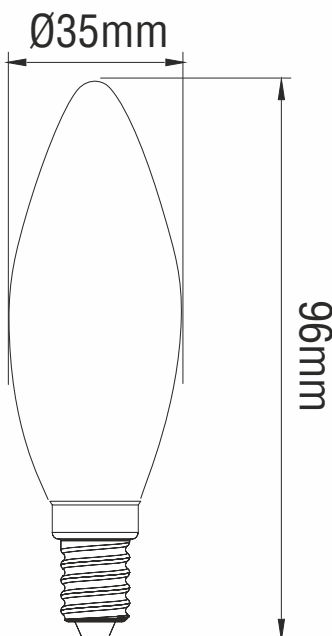

Compatible with existing fixtures with E14/B15/E27/B22 holder and designed for retrofit replacement of incandescent lamps, LED Filament lamps deliver huge energy savings, minimizing maintenance cost.

Dimensions:

Features:

- Voltage: 220-240 V/AC 50Hz
- Power: 6W
- Lumen Output: 600lm
- Colour Temperature: Warm White - 2700K
- CRI>80
- Beam Angle: 360°
- Dimmable
- Direct replacement for standard 60W incandescent lamps
- Materials: Aluminium + Glass (Clear)
- Base type: E14, E27, B15, B22
- Operating temperature: -20° to +40° Celsius
- Low power consumption
- No mercury, No radiation, No UV
- Life span: 20,000 hours.
- Warranty: 2 years.
- CE/ROHS Certifications